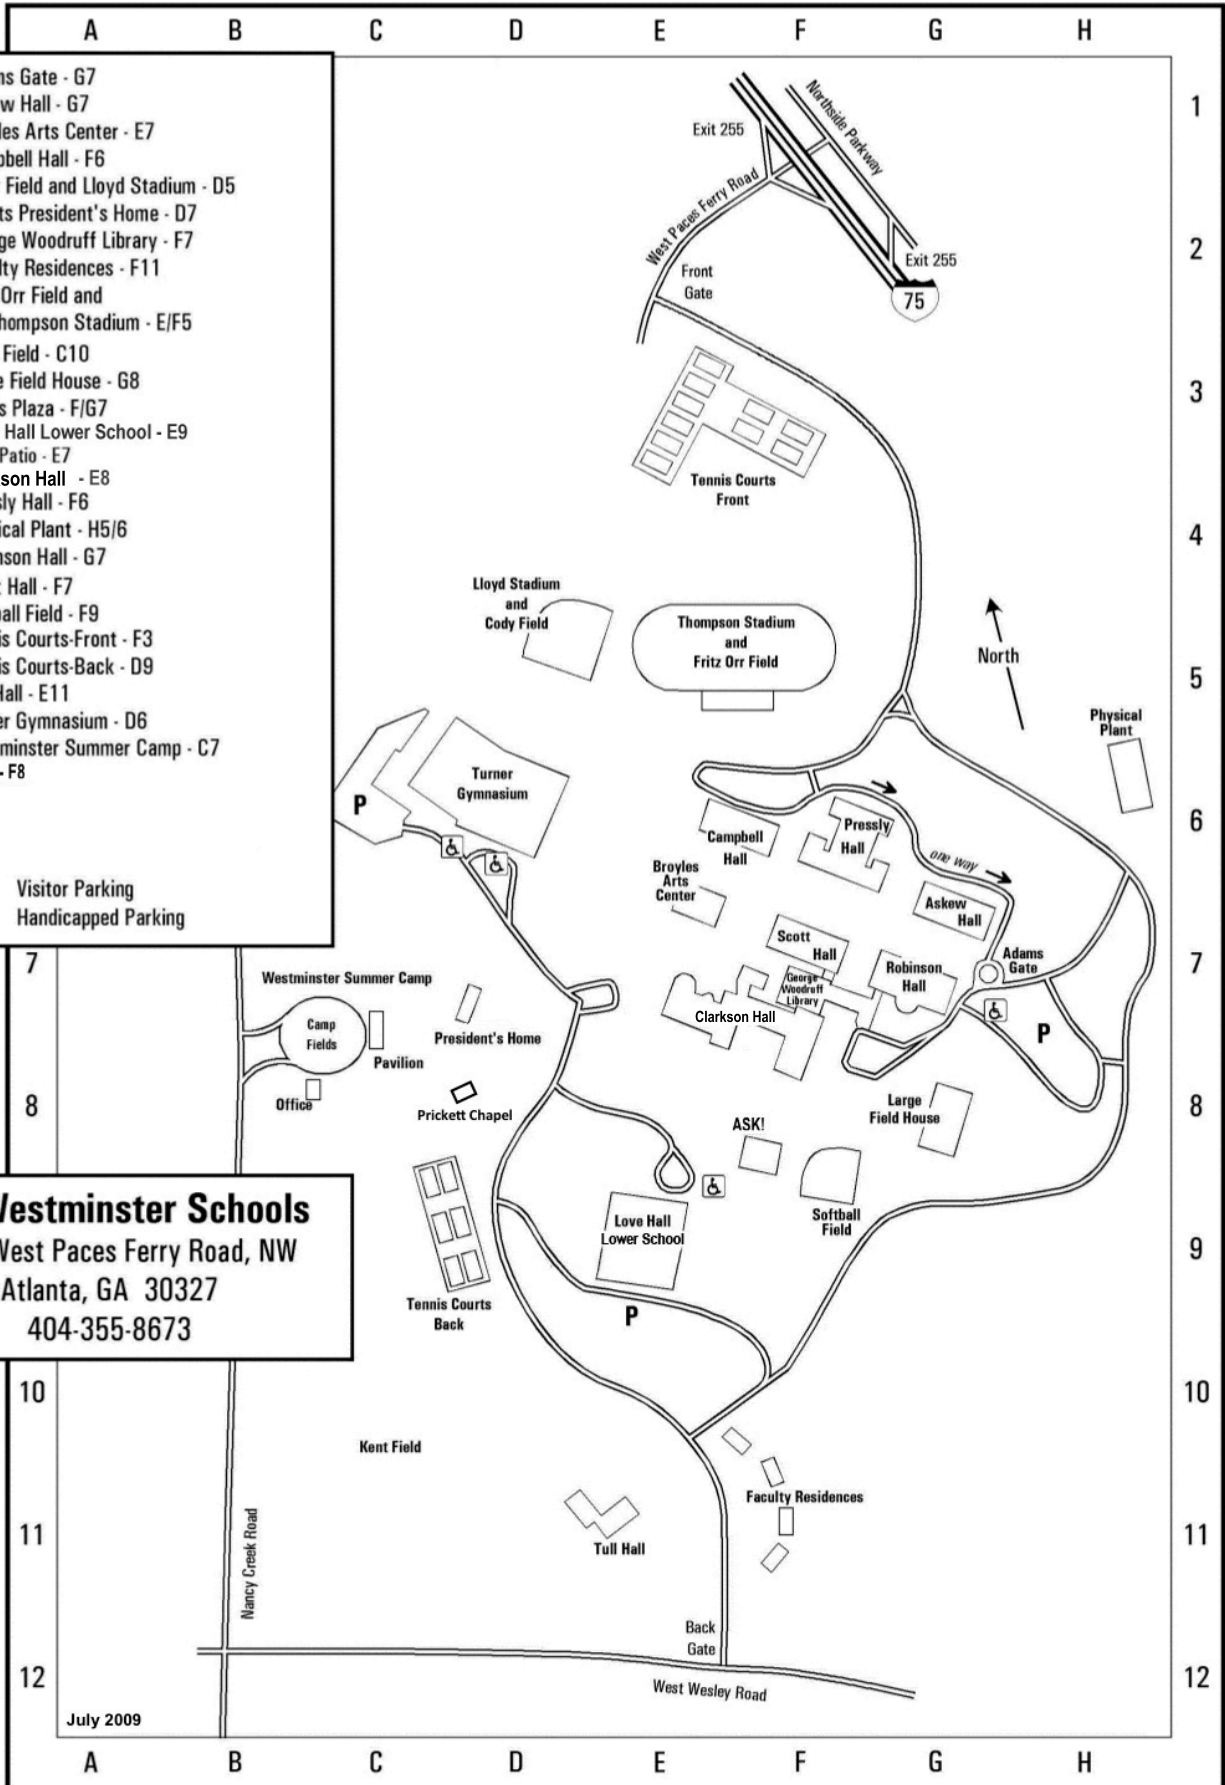

1. Adams Gate - G7
   - Askew Hall - G7
   - Broyles Arts Center - E7
   - Campbell Hall - F6
   - Cody Field and Lloyd Stadium - D5
   - Courts President's Home - D7
   - George Woodruff Library - F7
   - Faculty Residences - F11
   - Fritz Orr Field and Thompson Stadium - E/F5
   - Kent Field - C10
   - Large Field House - G8
   - Lewis Plaza - F/G7
   - Love Hall Lower School - E9
   - Love Patio - E7
   - Clarkson Hall - E8
   - Pressly Hall - F6
   - Physical Plant - H5/6
   - Robinson Hall - G7
   - Scott Hall - F7
   - Softball Field - F9
   - Tennis Courts-Front - F4
   - Tennis Courts-Back - D9
   - Tull Hall - E11
   - Turner Gymnasium - D6
   - Westminster Summer Camp - C7
   - ASK! - F8
2. **P** Visitor Parking
   Handicapped Parking

The Westminster Schools
1424 West Paces Ferry Road, NW
Atlanta, GA 30327
404-355-8673

July 2009